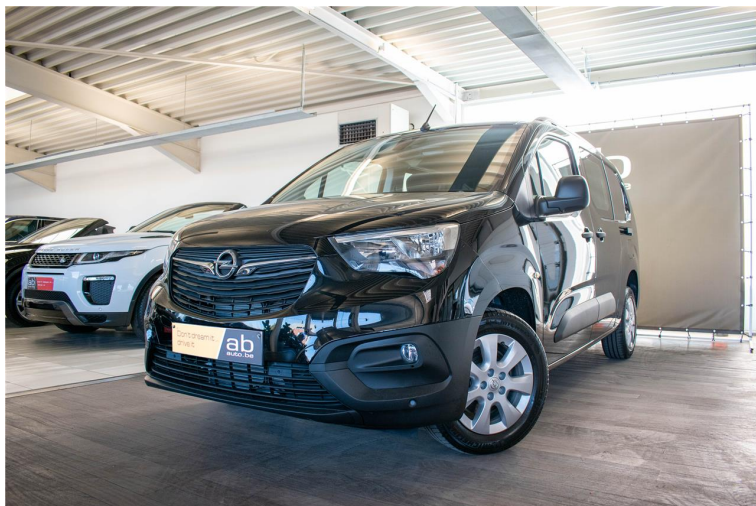

Opel Combo DUBBELE CABINE 1.5D *ESSENTIAL*, NAVI, BT, APPLE/ANDROID, AIRCO, DRIVER ALERT, MET OPEL GARANTIE!!

| | |
|------------------|-----------------|
| Reference | J552688 |
| Displacement | 1499 |
| HP | 75 kw/102 |
| CO ² | 148 g/km (WLTP) |
| Bodytype | Van |
| Status | 2nd hand |
| 1st registration | 03/2022 |
| Mileage | 43500 km |
| Fuel | Diesel |
| Color | Black |